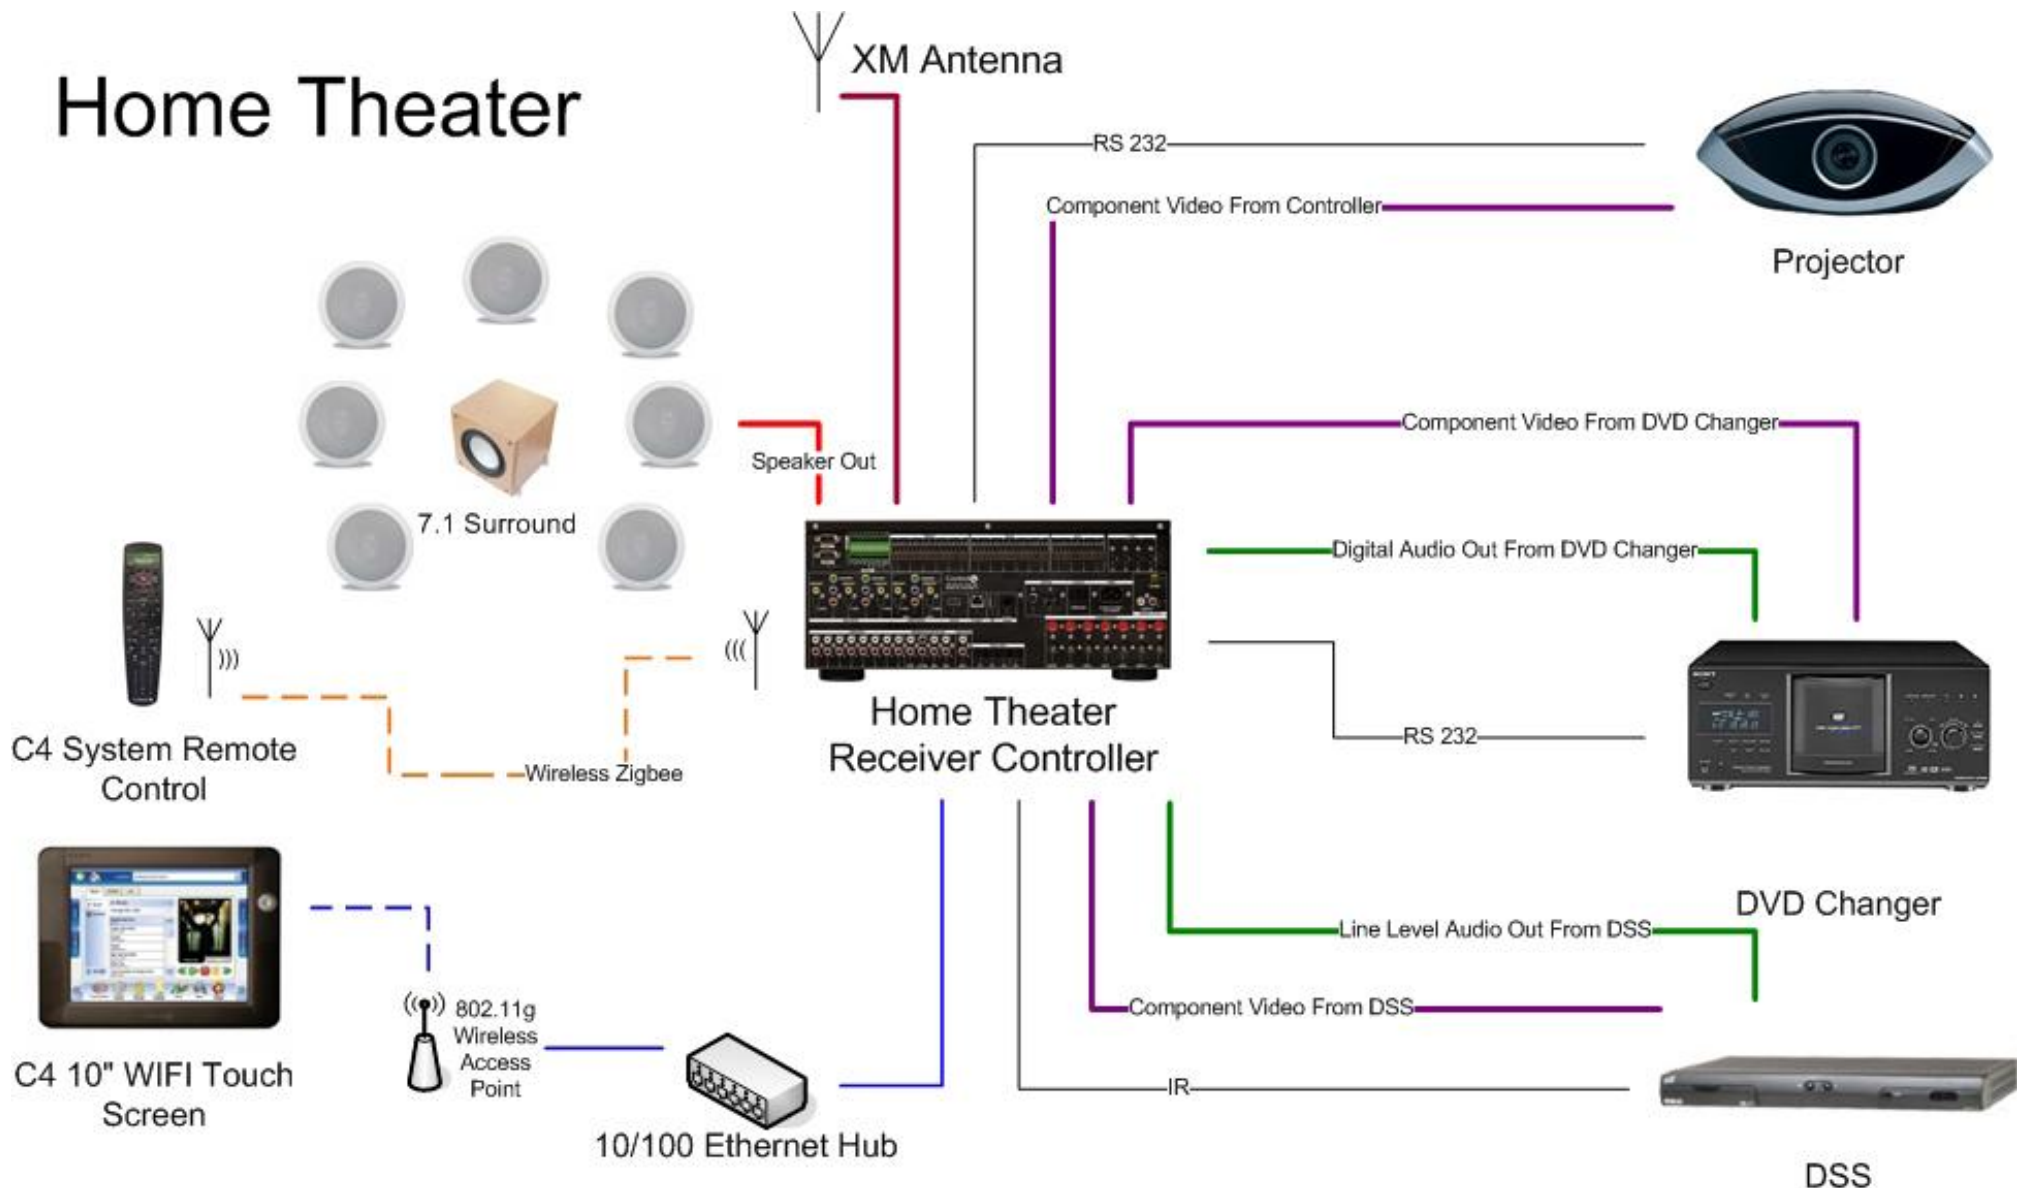

Home Theater

Video Inputs

- 2 Component
- 3 S-Video
- 3 Composite

Video Outputs

- 1 Component
- 1 S-Video
- 1 Composite
- 1 VGA
- Zone 2 Composite

Audio Inputs

- 8 Analog
- 3 Digital

Audio Outputs

- Speaker Front
- Speaker Center
- Speaker Surround
- Speaker Rear
- 1 digital
- Zone 2 Analog

Extras

- XM Antenna Input
- XM Analog Out
- AM Antenna In
- FM Antenna In

Control Output

- IR Ports = 8
- Serial Ports = 4
- Contact Inputs = 6
- Relay Outputs = 6

Control